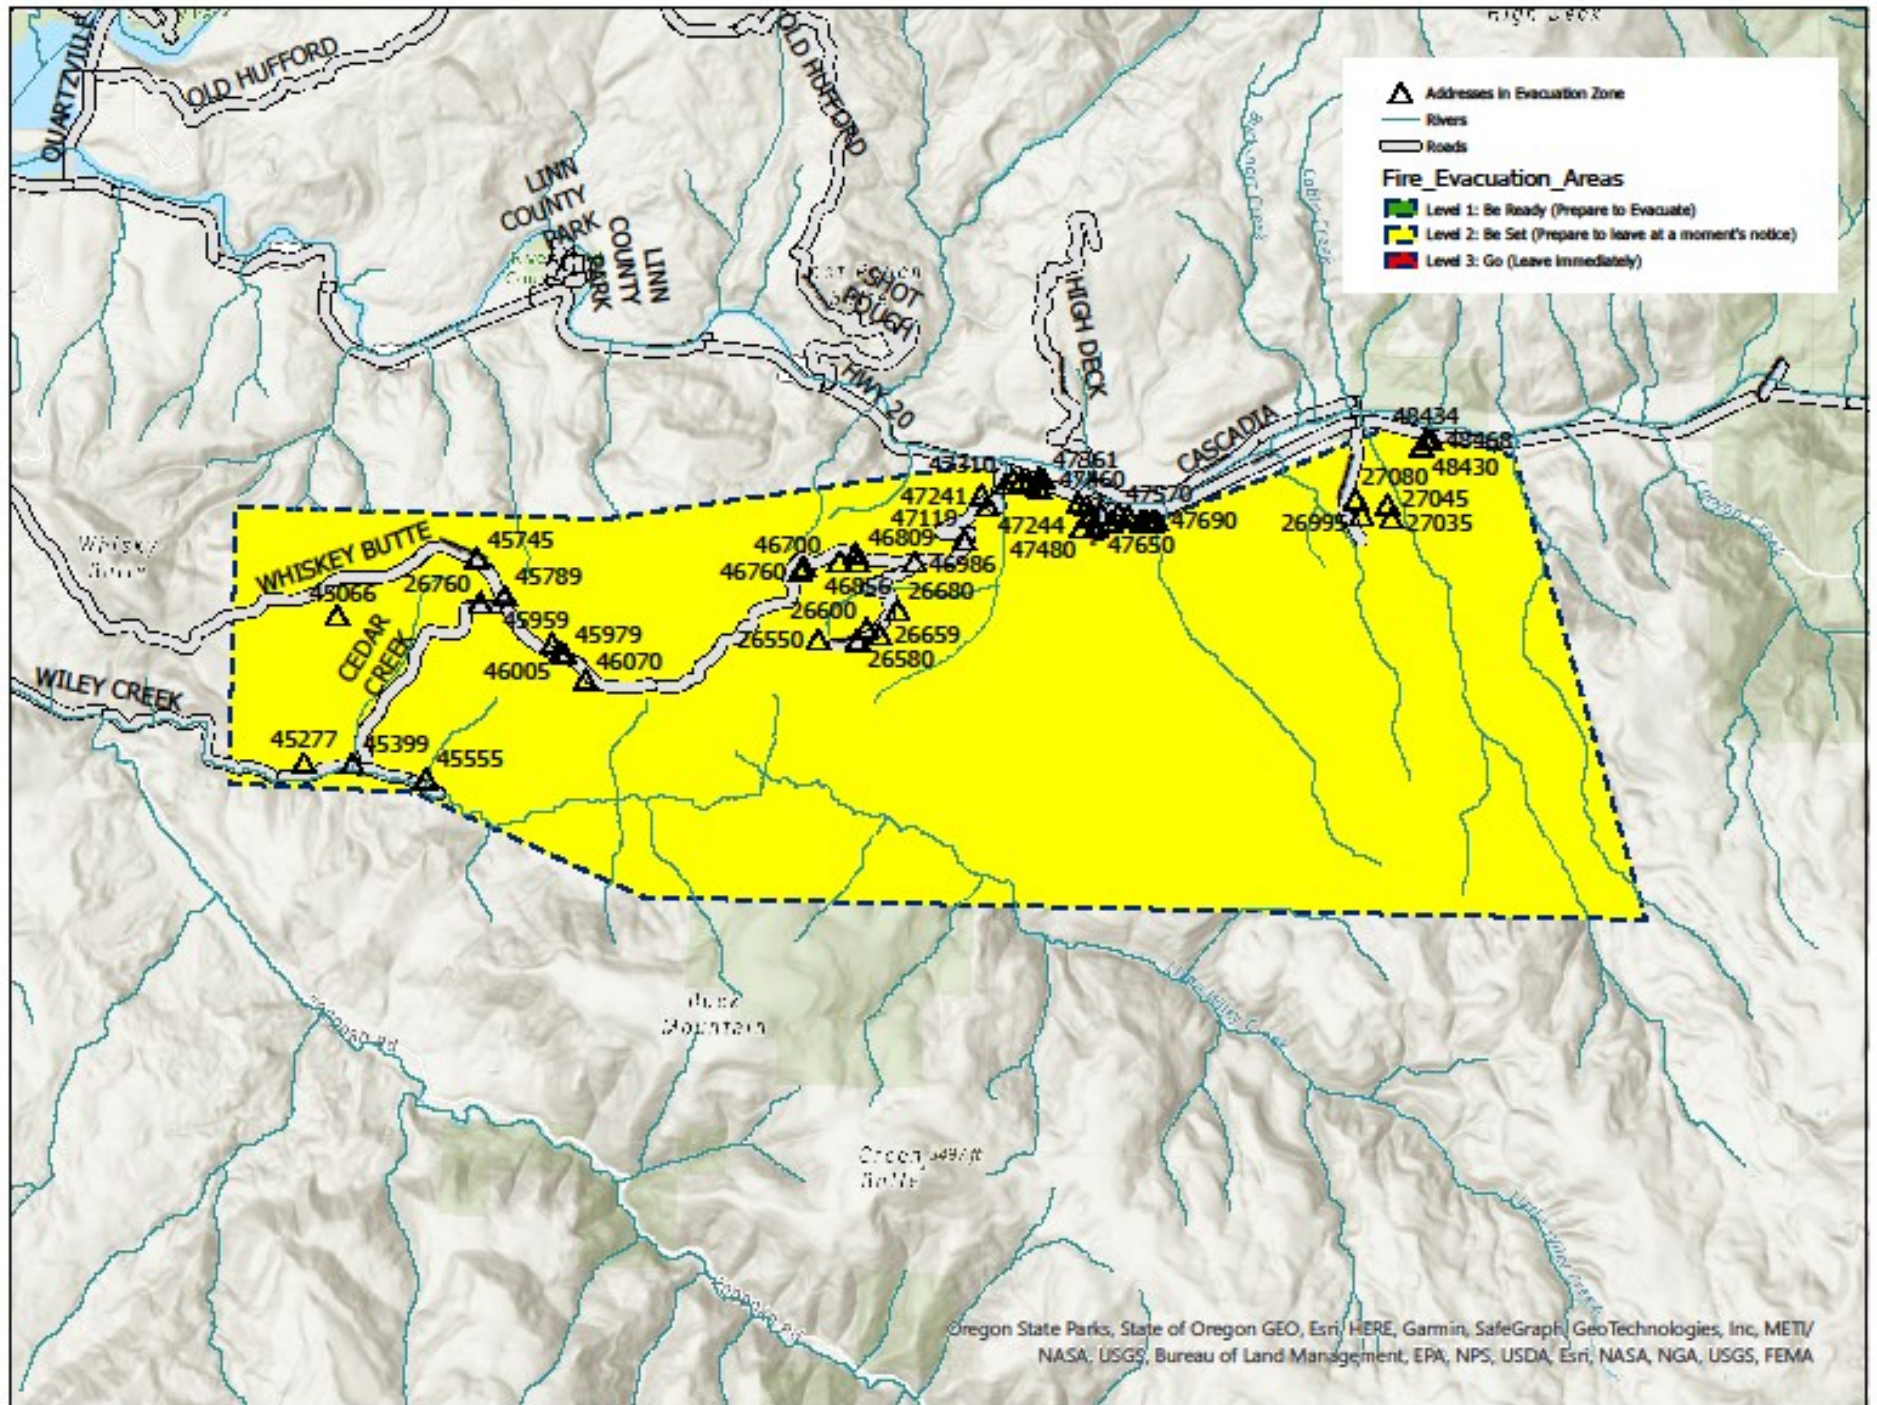

Wiley Creek Fire Level II evacuation map

Evacuation graphic courtesy Steve Barnett, Linn County GIS