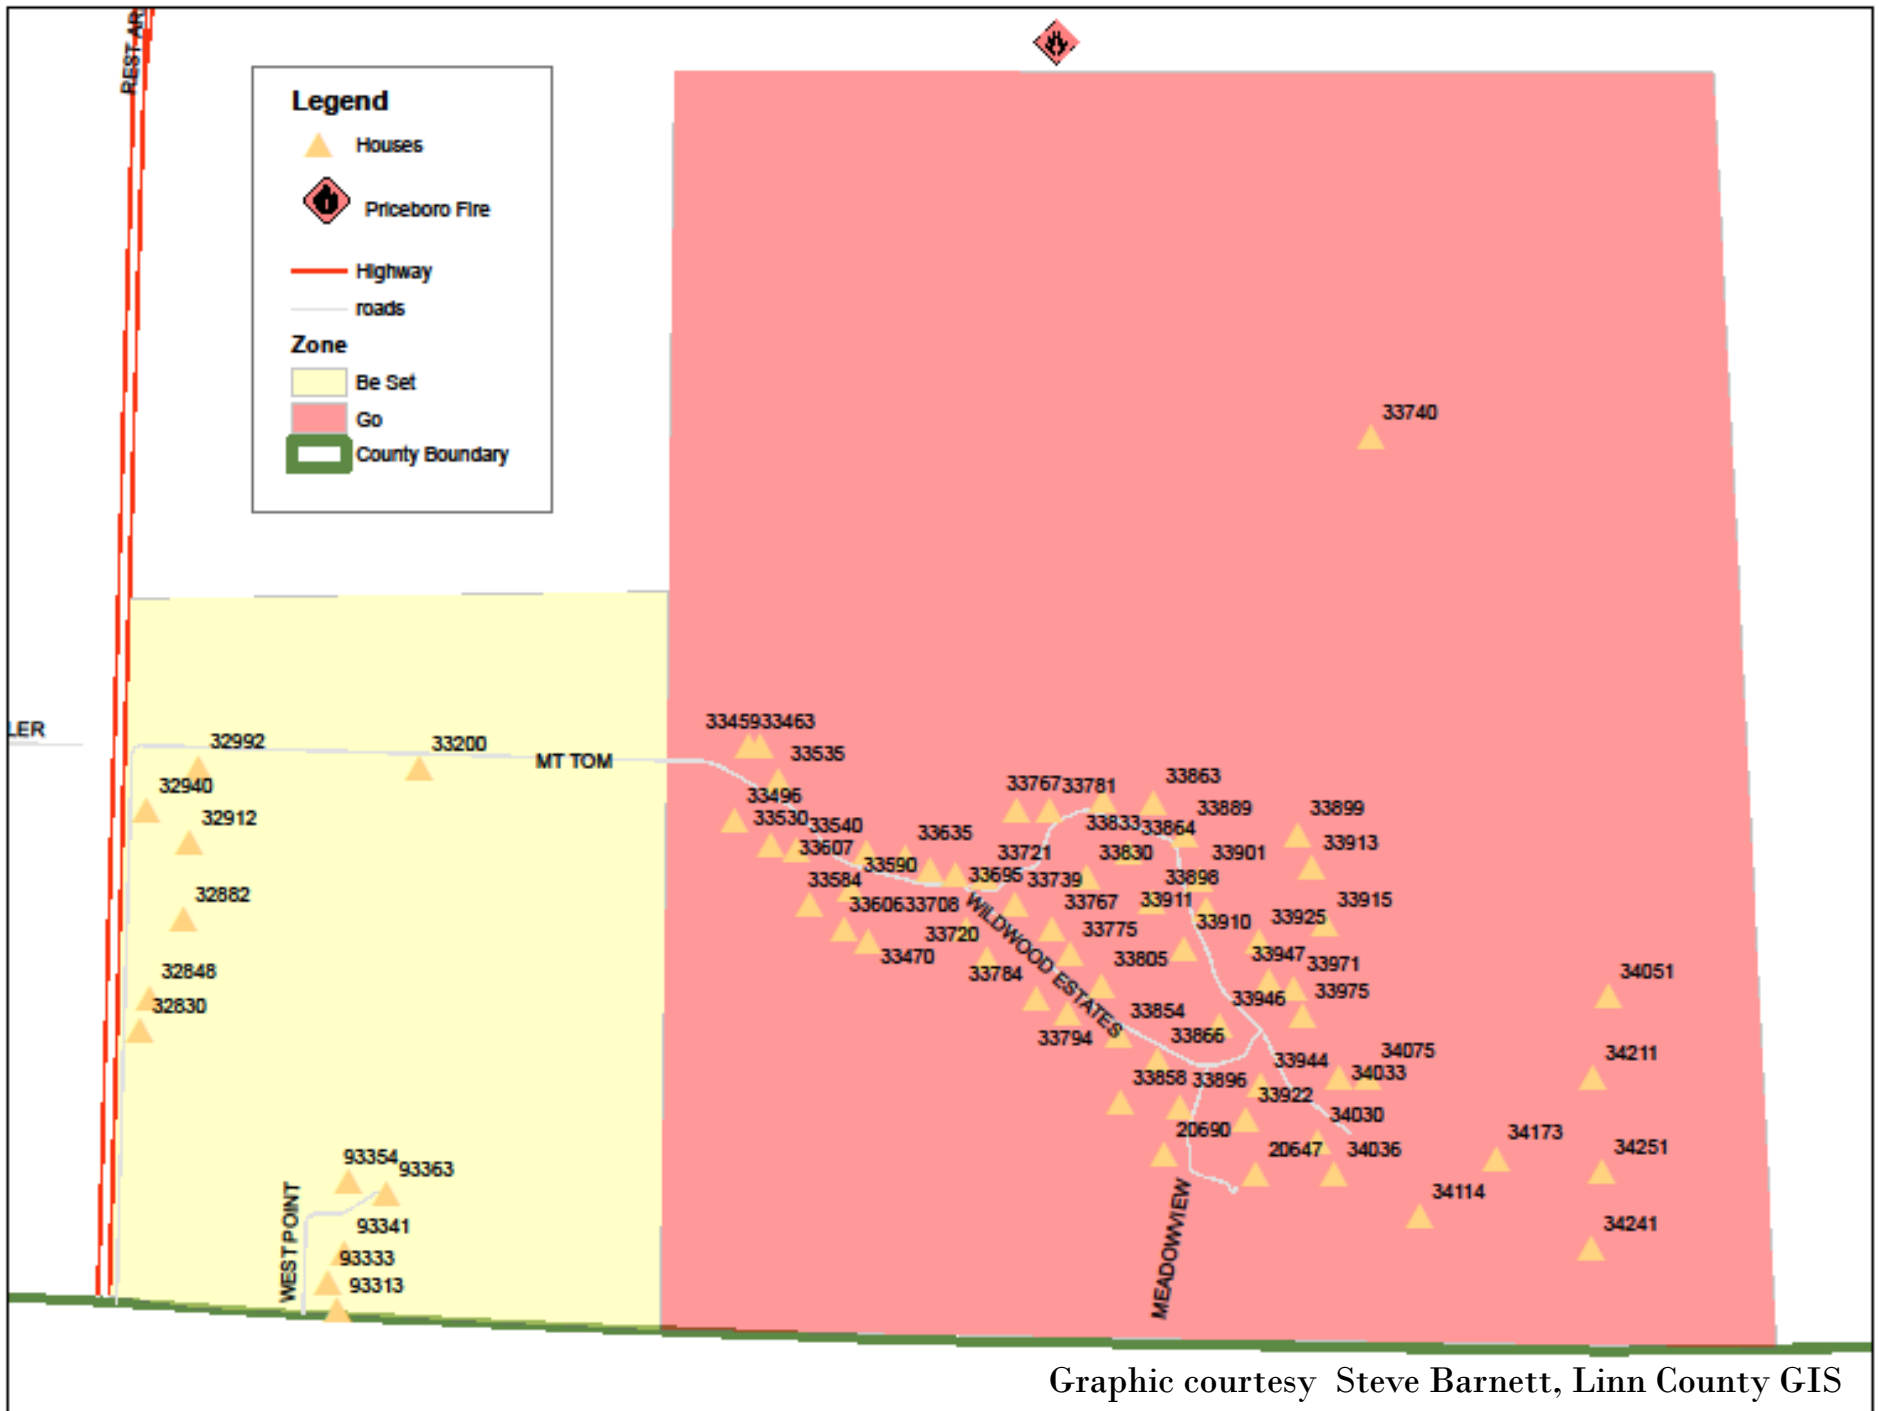

Priceboro Fire evacuation levels

Graphic courtesy Steve Barnett, Linn County GIS